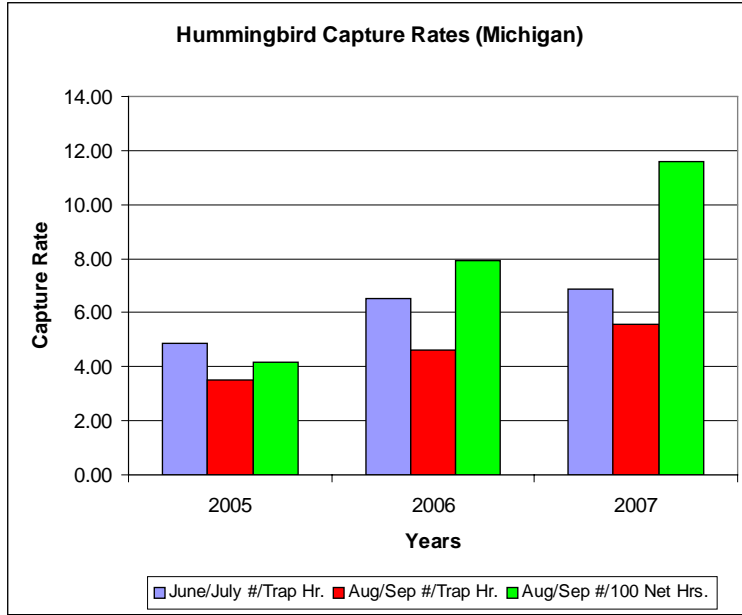

**B. Fall trapping (August/September)**

	<b>2005</b>	<b>2006</b>	<b>2007</b>
Aug/Sep Total banded	188	249	358
Aug/Sep Trap Hrs.	53.50	54.00	64.5
Aug/Sep #/Trap Hr.	3.51	4.61	5.55
Age Ratio (AHY/HY)	102/86	157/92	190/168
% HY	45.7%	36.9%	46.9%

**C. Fall mist netting (August/September)**

	<b>2005</b>	<b>2006</b>	<b>2007</b>
Aug/Sep Total (nets)	28	86	96
Aug/Sep Net Hrs.	669.19	1082.56	828.69
Aug/Sep #/100 Net Hrs.	4.18	7.94	11.58
Age Ratio (AHY/HY)	3/25	6/80	10/86
% HY	89.3%	93.0%	89.6%

**D. Overall comparison**

	<b>2005</b>	<b>2006</b>	<b>2007</b>
Total banded all year	434	575	720
Age Ratio (AHY/HY)	319/115	400/175	462/258
% HY	26.5%	30.4%	35.8%
June/July #/Trap Hr.	4.84	6.53	6.86
Aug/Sep #/Trap Hr.	3.51	4.61	5.55
Aug/Sep #/100 Net Hrs.	4.18	7.94	11.58

**Figure 1.** Comparison of hummingbird captures, 2005, 2006, and 2007, southeastern Michigan.

**A.** Birds per net hour and birds per trap hour for each year, 2005-2007.

**B.** Total birds banded, 2005-2007, southeastern Michigan.